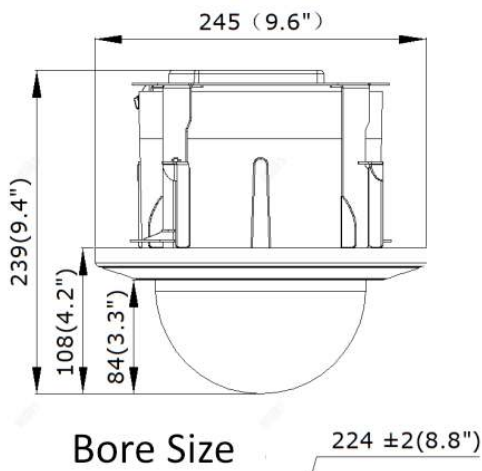

SNR	> 52 dB
<b>Interface</b>	
Ethernet Interface	1 RJ45 10M/100M self-adaptive Ethernet port
On-board Storage	Built-in memory card slot, support microSD/SDHC/SDXC card, up to 256 GB
Alarm	2 inputs, 1 output
Audio	1 input (line in), max. input amplitude: 2-2.4 vpp, input impedance: 1 K $\Omega$ $\pm$ 10%; 1 output (line out), line level, output impedance: 600 $\Omega$
Reset	Yes
<b>Event</b>	
Basic Event	Motion detection, video tampering alarm, exception, alarm input and output
Smart Event	line crossing detection, intrusion detection, region entrance detection, region exiting detection, unattended baggage detection, object removal detection, audio exception detection
Alarm Linkage	Upload to FTP/NAS/memory card, notify surveillance center, send email, trigger alarm output, trigger recording, and PTZ actions (such as preset, patrol scan, pattern scan)
<b>Deep Learning Function</b>	
Face Capture	Yes
<b>General</b>	
Operating Condition	-10°C to 50°C (14°F to 122°F), Humidity 90% or less (non-condensing)
Power	24 VAC, Max. 20 W; PoE (802.3at)
Material	Metal
Dimensions	Embedded: $\varnothing$ 245 mm $\times$ 239 mm ( $\varnothing$ 9.6" $\times$ 9.4") Indoor: $\varnothing$ 183 mm $\times$ 246 mm ( $\varnothing$ 7.2" $\times$ 9.7")
Weight	Approx. 3.0 kg (6.61 lb.)
<b>Approval</b>	
EMC	FCC (47 CFR Part 15, Subpart B); CE-EMC (EN 55032: 2015, EN 61000-3-2:2019, EN 61000-3-3:2013+A1:2019, EN 50130-4: 2011 +A1: 2014); RCM (AS/NZS CISPR 32: 2015); IC (ICES-003: Issue 7); KC (KN 32: 2015, KN 35: 2015)
Safety	UL (UL 62368-1); CB (IEC 62368-1:2014+A11); CE-LVD (EN 62368-1:2014/A11:2017); BIS (IS 13252(Part 1):2010/IEC 60950-1: 2005); LOA (IEC/EN 60950-1)
Environment	CE-RoHS (2011/65/EU); WEEE (2012/19/EU); Reach (Regulation (EC) No 1907/2006)
Protection	TVS 6000V lightning protection, surge protection and voltage transient protection

### ▪ Available Model

DS-2DE5232W-AE3(T5)

▪ **Dimension**

**Embedded**

**Indoor**

Unit: mm (inch)

▪ **Accessory**

▪ **Optional**